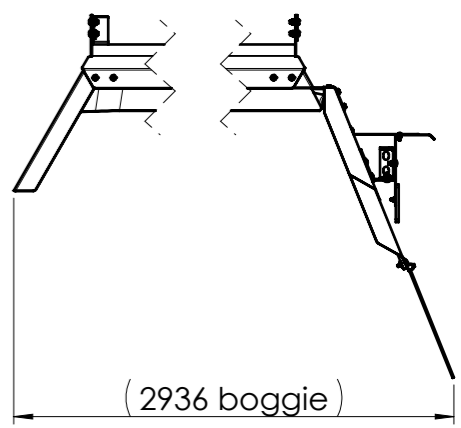

Exploded view shows left side boggie EU

Sealing strip 364438 used in assembly: 1.2 m

Jointing strip 373477 used in tripple assembly: 0.25 m

Variants on Front fender		
378028	Front fender R angle	Alu
378031	Front fender L angle	Alu
378670	Front fender R angle	RF
378673	Front fender L angle	RF
378022	Front fender R crossb	Alu
378025	Front fender L crossb	Alu
378664	Front fender R crossb	RF
378667	Front fender L crossb	RF
379579	Front fender R narrow	RF
379576	Front fender L narrow	RF

378073 (Screw Alu NO)	378076 (Screw Alu EU)	364342 (Screw SS NO)	364339 (Screw SS EU)	Pos	Art.nr	Name	Mat.	Dim.
				56	379396	Screw K6S	FZB	M6x20
14	14	14	50	55	322418	Screw K6S	RF	M6x20
8	44			54	154849	Locking nut	FZB	M6
14	14	22	58	53	322427	Locking nut	RF	M6
8	44			52	179358	Washer	FZB	6.4x12x1.5
14	14	22	58	51	319107	Washer	RF	6.4x12x1.6
8				50	980 4340	Screw MVBF	FZB	M6x20
				49	981 5759	Screw MVBF	FZB	M6x30
		8		48	368941	Screw MVBF	RF	M6x20
				47	367441	Screw MVBF	RF	M6x30
16	16			46	154856	Locking nut	FZB	M8
		16	16	45	322808	Locking nut	RF	M8
16	16			44	179366	Washer	FZB	8.4x16x1.5
		8	16	43	289637	Washer	RF	8.4x24x2
16	8			42	187013	Screw MVBF	FZB	M8x25
		16	8	41	322805	Screw MVBF	RF	M8x25
				40	188946	Screw MVBF	FZB	M8x35
				39	351742	Screw MVBF	RF	M8x35
28	28			38	175695	Locking nut	FZB	M10
		28	28	37	355486	Locking nut	RF	M10
28	28			36	179374	Washer	FZB	10.5x20x2
		28	28	35	365287	Washer	RF	10.5x20x2
28	28			34	378085	Screw K6S	FZB	M10x30
		28	28	33	365284	Screw K6S	RF	M10x25

Table 1

	Total weight (app.) kg
Boggie SS	95
Tripple SS	112
Single SS	84
Boggie alu	52
Tripple alu	62

Dimensions without individual tolerance acc. to SS-ISO 2768-1c

N.B. The copyright and ownership of this drawing including associated computer data are and will remain ours. They must not be copied, used or brought to knowledge of any third party without our prior permission. © Zetterbergs Industri AB, Sweden