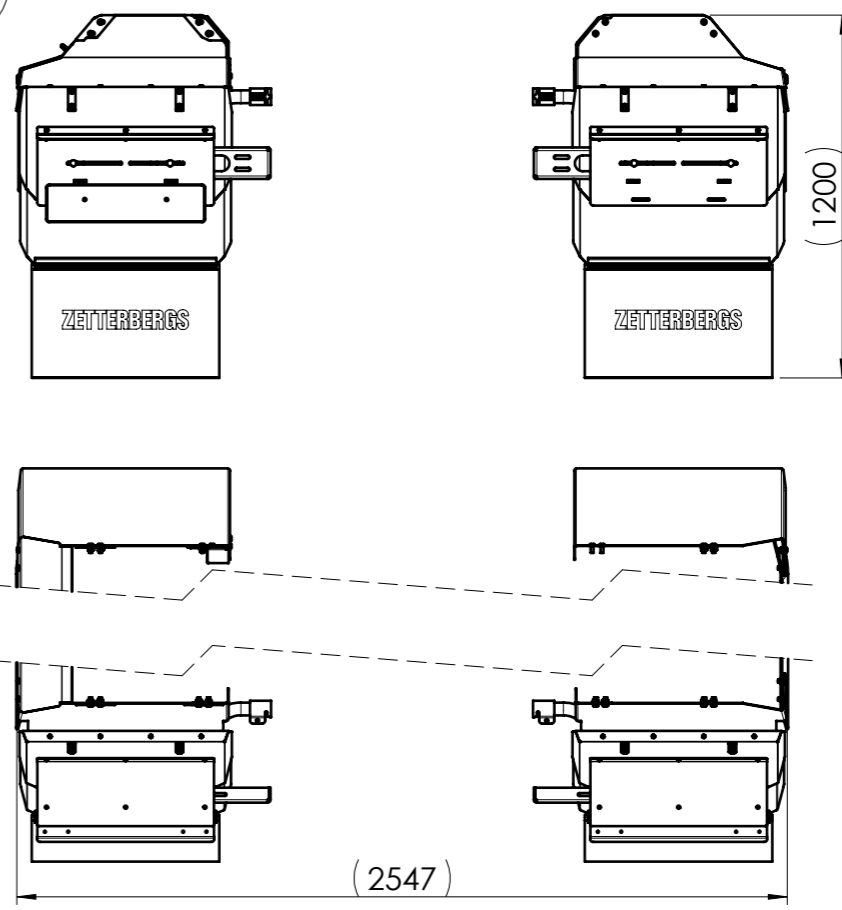

Exploded view shows left side boggie EU

Sealing strip 364438 used in assembly: 1.2 m

Jointing strip 373477 used in tripple assembly: 0.25 m

Variants on Front fender		
378028	Front fender R angle	Alu
378031	Front fender L angle	Alu
378670	Front fender R angle	RF
378673	Front fender L angle	RF
378022	Front fender R crossb	Alu
378025	Front fender L crossb	Alu
378664	Front fender R crossb	RF
378667	Front fender L crossb	RF
379579	Front fender R narrow	RF
379576	Front fender L narrow	RF

378073 (Screw Alu NO)	378076 (Screw Alu EU)	364342 (Screw SS NO)	364339 (Screw SS EU)	Pos	Art.nr	Name	Mat.	Dim.
				56	379396	Screw K6S	FZB	M6x20
14	14	14	50	55	322418	Screw K6S	RF	M6x20
8	44			54	154849	Locking nut	FZB	M6
14	14	22	58	53	322427	Locking nut	RF	M6
8	44			52	179358	Washer	FZB	6.4x12x1.5
14	14	22	58	51	319107	Washer	RF	6.4x12x1.6
8				50	980 4340	Screw MVBF	FZB	M6x20
				49	981 5759	Screw MVBF	FZB	M6x30
		8		48	368941	Screw MVBF	RF	M6x20
				47	367441	Screw MVBF	RF	M6x30
16	16			46	154856	Locking nut	FZB	M8
		16	16	45	322808	Locking nut	RF	M8
16	16			44	179366	Washer	FZB	8.4x16x1.5
		8	16	43	289637	Washer	RF	8.4x24x2
16	8			42	187013	Screw MVBF	FZB	M8x25
		16	8	41	322805	Screw MVBF	RF	M8x25
				40	188946	Screw MVBF	FZB	M8x35
				39	351742	Screw MVBF	RF	M8x35
28	28			38	175695	Locking nut	FZB	M10
		28	28	37	355486	Locking nut	RF	M10
28	28			36	179374	Washer	FZB	10.5x20x2
		28	28	35	365287	Washer	RF	10.5x20x2
28	28			34	378085	Screw K6S	FZB	M10x30
		28	28	33	365284	Screw K6S	RF	M10x25

Table 1

	Total weight (app.) kg
Boggie SS	95
Tripple SS	112
Single SS	84
Boggie alu	52
Tripple alu	62

Dimensions without individual tolerance acc. to SS-ISO 2768-1c

N.B. The copyright and ownership of this drawing including associated computer data are and will remain ours. They must not be copied, used or brought to knowledge of any third party without our prior permission. © Zetterbergs Industri AB, Sweden